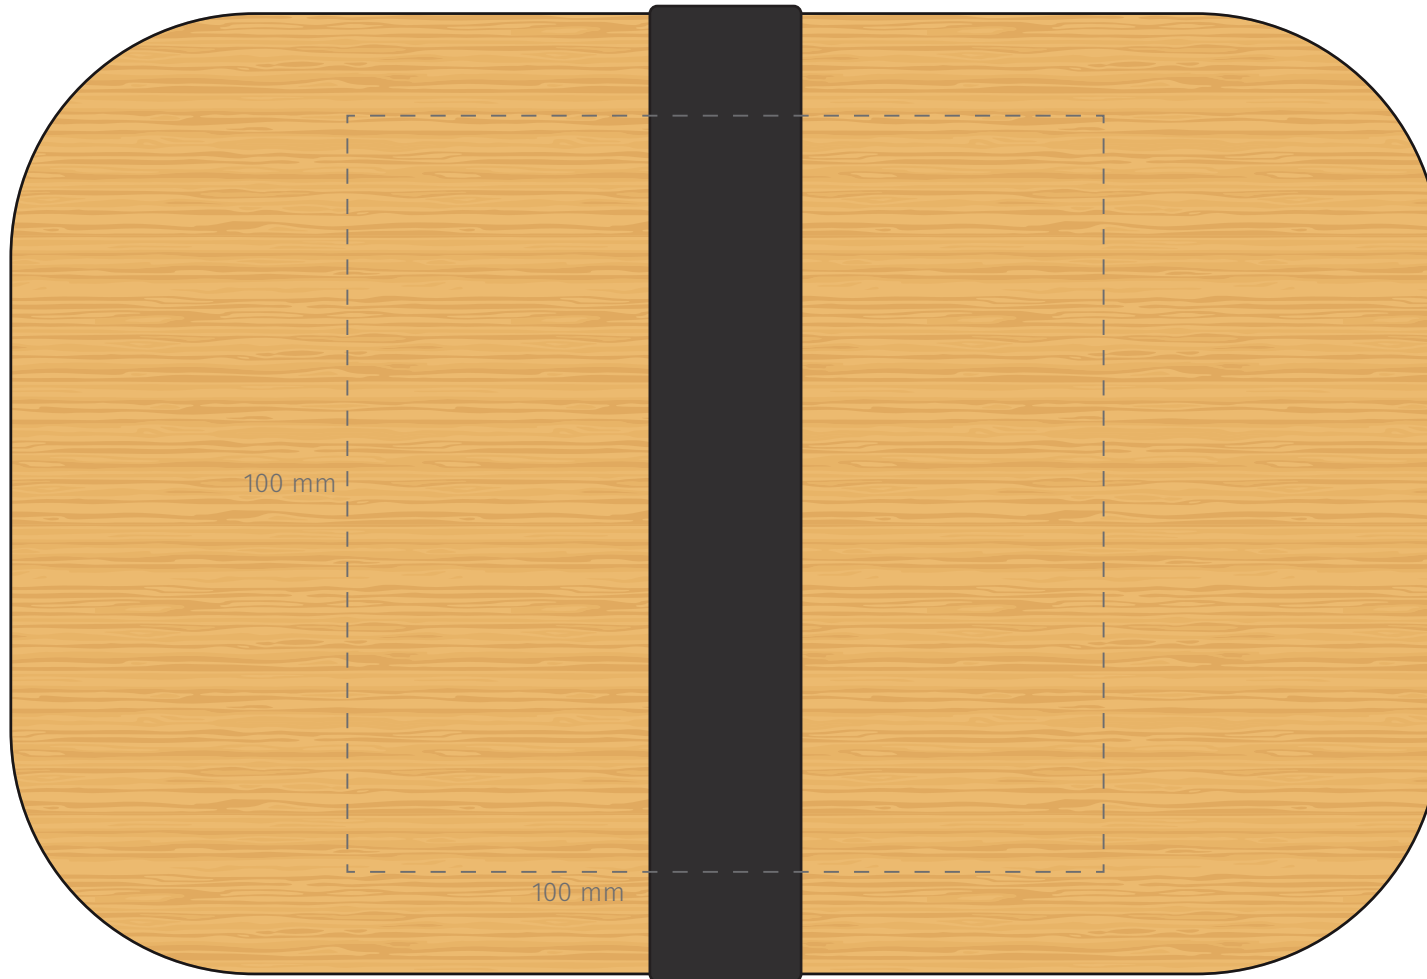

**TEMPLATE:**  
■ BAMBOO FIBRE LUNCHBOX

SCREENPRINT

Item shown at 100% actual size when viewed on A4 paper

**BRANDING**

Screenprint: Maximum branding area 160 x 100 mm

**TEMPLATE:**  
■ BAMBOO FIBRE LUNCHBOX

ENGRAVE

Item shown at 100% actual size when viewed on A4 paper

**BRANDING**

Engrave: Maximum branding area 100 x 100 mm