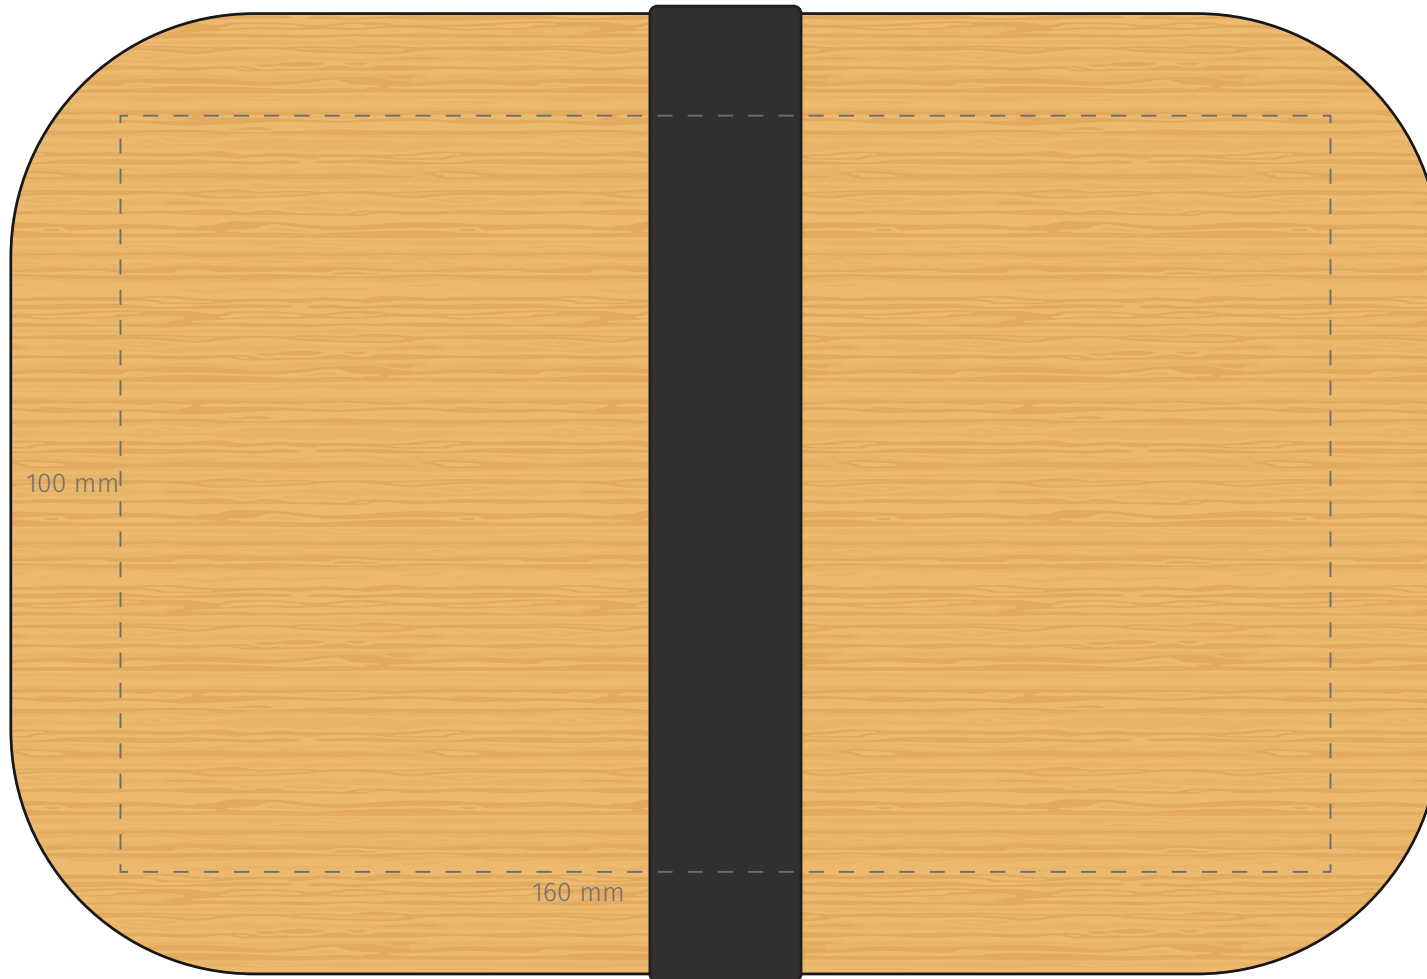

**TEMPLATE:**  
■ BAMBOO FIBRE LUNCHBOX

SCREENPRINT

Item shown at 100% actual size when viewed on A4 paper

**BRANDING**

Screenprint: Maximum branding area 160 x 100 mm

**TEMPLATE:**  
■ BAMBOO FIBRE LUNCHBOX

ENGRAVE

Item shown at 100% actual size when viewed on A4 paper

**BRANDING**

Engrave: Maximum branding area 100 x 100 mm